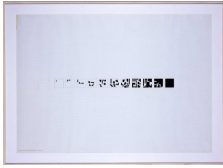

### Exhibition Checklist

**Alighiero Boetti**  
*uno2due3tre4quattroecc*, 1974  
India ink on paper  
31 1/2 x 42 7/8 inches  
(80 x 109 cm)  
C15352

**Alighiero Boetti**  
Untitled, 1987  
Mixed media on paper on canvas  
59 x 275 5/8 inches  
(150 x 700 cm)  
C15341