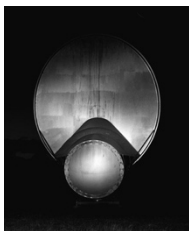

Brittany Nelson
Underexposed Telescope, 2024
Handmade gelatin silver print
Image: 42 x 32 inches (106.7 x 81.3 cm)
Frame: 43 1/2 x 35 3/8 inches (109.9 x 90 cm)
Edition of 1 with 2 artist's proofs (#1/1)