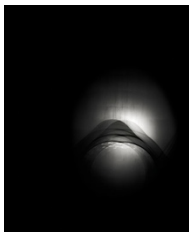

Brittany Nelson

Spotlight #5 (Allen Telescope Array), 2024

Handmade gelatin silver print

Image: 16 1/2 x 13 3/4 inches (42 x 35 cm)

Frame: 17 1/2 x 14 1/2 inches (44.5 x 36.8 cm)

Edition of 1 plus 2 artist's proofs (#1/1)