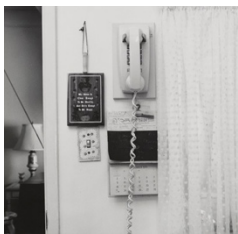

Joanne Leonard
East Bay, CA, 1976-85
Gelatin silver print
Frame: 19 1/2 x 20 inches (49.5 x 50.8 cm)