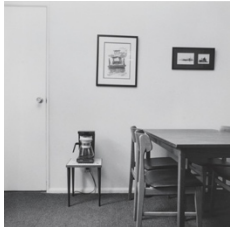

Joanne Leonard
Ruth's House, Ann Arbor, MI, 1976-85
Gelatin silver print
Image: 6 3/4 x 6 3/4 inches (17.1 x 17.1 cm)
Frame: 13 1/4 x 13 1/4 inches (33.7 x 33.7 cm)