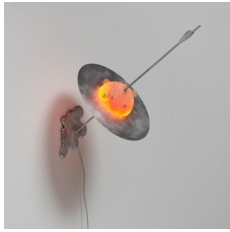

**Olivia Erlanger**  
*Blue Sky*, 2024  
Wire, flocking, foam, plaster, acrylic, aluminum,  
graphite, shoe polish, LED, plexiglass, driver  
50 x 32 x 36 inches  
(127 x 81.3 x 91.4 cm)

LUHRING  
AUGUSTINE  
TRIBECA