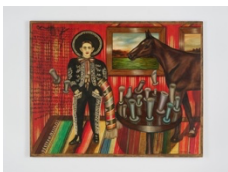

Exhibition continues at kurimanzutto – 516 West 20th Street

Entryway:

Julio Galán

Niño caguama, 1985
Oil and acrylic on canvas
84 1/4 x 57 7/8 inches
(214 x 147 cm)

Main gallery (clockwise from left):

Julio Galán

Yo no soy yo, yo soy yo, 1986
Oil on canvas
47 x 47 inches
(119.4 x 119.4 cm)

Julio Galán

Retrato de Luisa, 1990
Oil on canvas
63 x 82 5/8 inches
(160 x 209.9 cm)

Julio Galán

Los cómplices, 1987
Oil on canvas
74 3/4 x 90 1/2 inches
(189.9 x 229.9 cm)